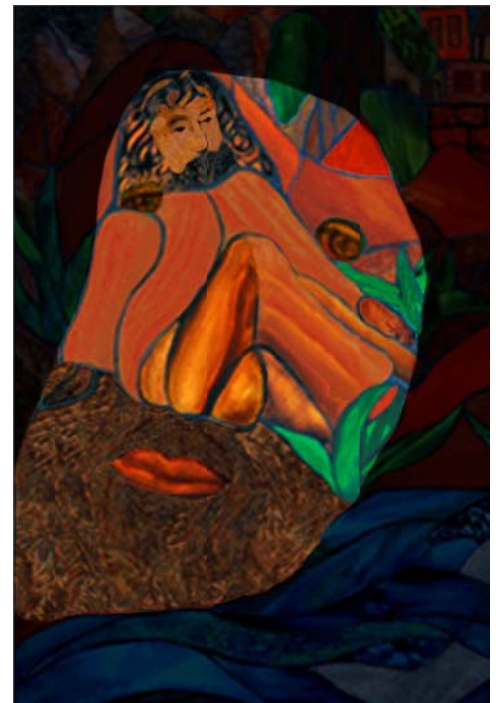

# ***– Jonah’s Journey of Discovery –***

This stunning glass mosaic design depicts the adventures of the prophet Jonah, as he sets out on his path of redemption and enlightenment. The explosiveness of the raging sea and the intensity of the sun's heat, as well as extensive hand painting, create a flowing, radiant design that illuminates the feeling of this incredible quest.

Notice how the tail of the whale is also the body of Jonah.

To portray the concealed, mystical aspects of this parable, there is a large hidden face woven into the design of Jonah, as he sits beneath the leaves of the large gourd-tree on the left side of the composition.

If you look closely, you will see how the pants of the small Jonah form actually compose the nose of the large face, while the rock Jonah is sitting on also becomes his beard.

**27" x 24" -or- 14.5" x 13.5"**